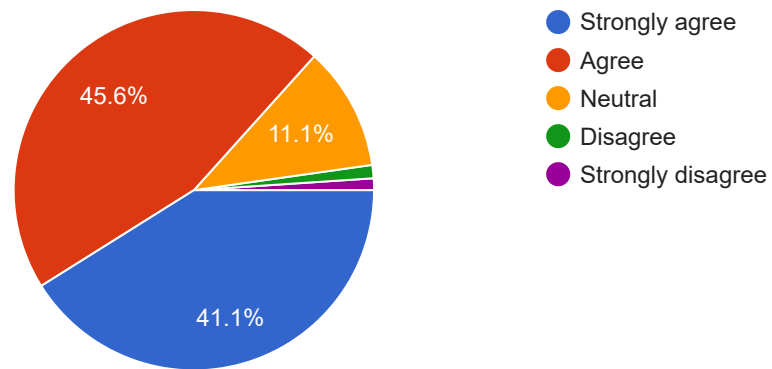

757 responses

What percentage of teachers use ICT tools such as LCD projector etc while teaching

757 responses

The overall quality of teaching learning process in your institute is Very Good

757 responses